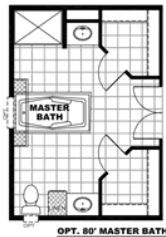

## THE EAGLE MOUNTAIN - 35VAL18763MH

### Plan Details

Bedrooms	3
Bathrooms	2
Sq Feet	1330
Width	18
Depth	76

The home series and floor plans indicated will vary by retailer and state. Your local Home Center can quote you on specific prices and terms of purchase for specific homes. Clayton Bonham invests in continuous product and process improvement. All home series, floor plans, specifications, dimension, features, materials, availability, and starting prices shown on this website are artist's renderings or estimates, and are subject to change without notice. Dimensions are nominal and length and width measurements are from exterior wall to exterior wall.