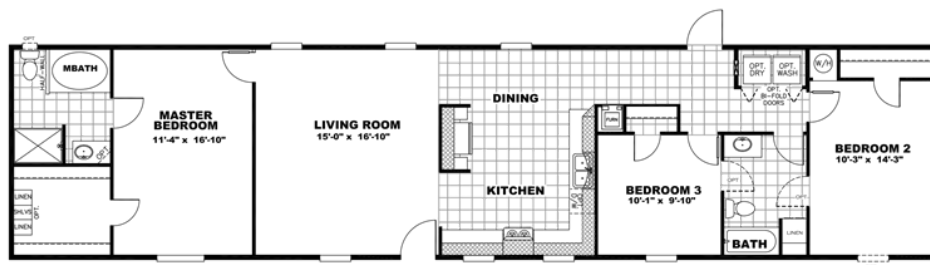

## THE EAGLE MOUNTAIN - 35VAL18763MH

### Plan Details

Bedrooms	3
Bathrooms	2
Sq Feet	1330
Width	18
Depth	76

The home series and floor plans indicated will vary by retailer and state. Your local Home Center can quote you on specific prices and terms of purchase for specific homes. Clayton Bonham invests in continuous product and process improvement. All home series, floor plans, specifications, dimension, features, materials, availability, and starting prices shown on this website are artist's renderings or estimates, and are subject to change without notice. Dimensions are nominal and length and width measurements are from exterior wall to exterior wall.